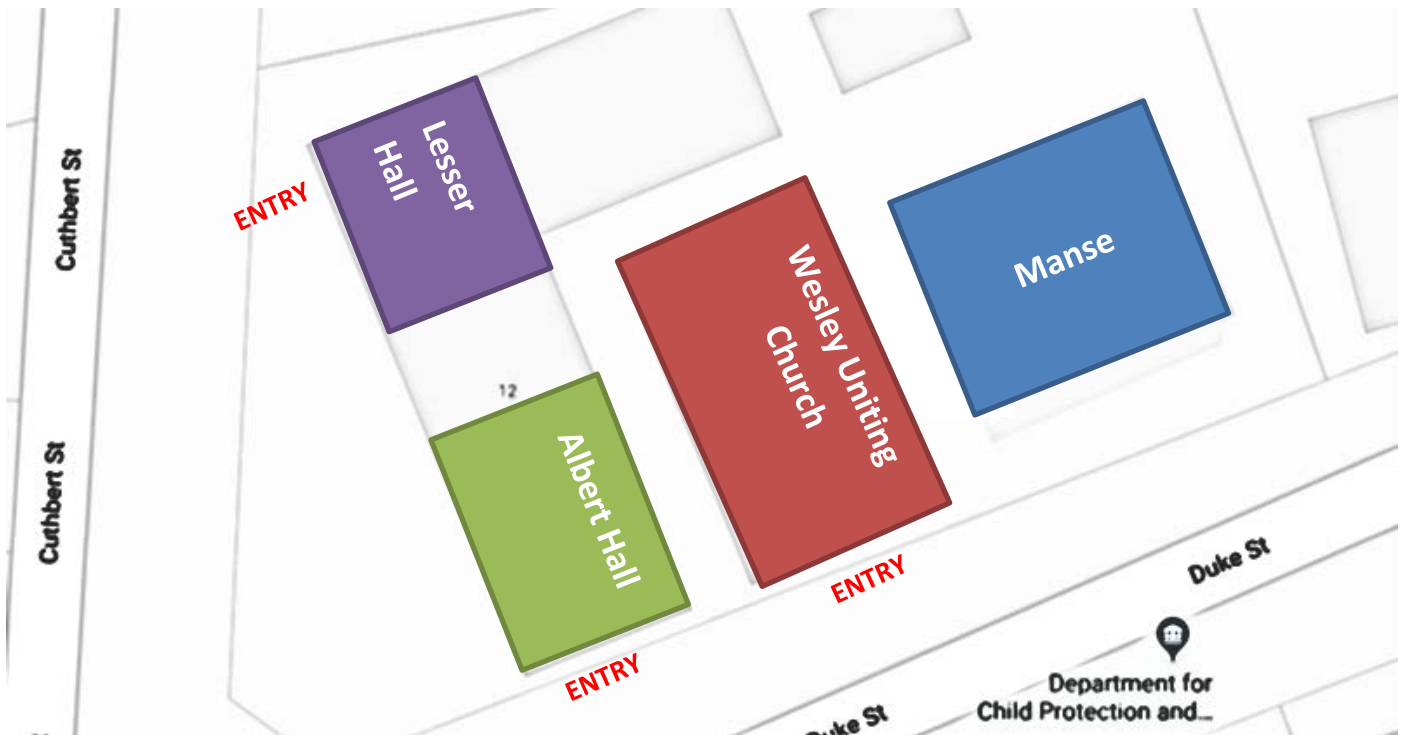

Wesley Site Map

Wesley Uniting Church: Performances
Entry from Duke Street.

Lesser Hall: Performers Muster Point (Tues, Wed, Thurs Evening)
Behind Albert Hall, Entry off carpark area through further most door.

Albert Hall: Performers Muster Point (Thurs)
Adjacent to Wesley Church, Entry from Duke Street.